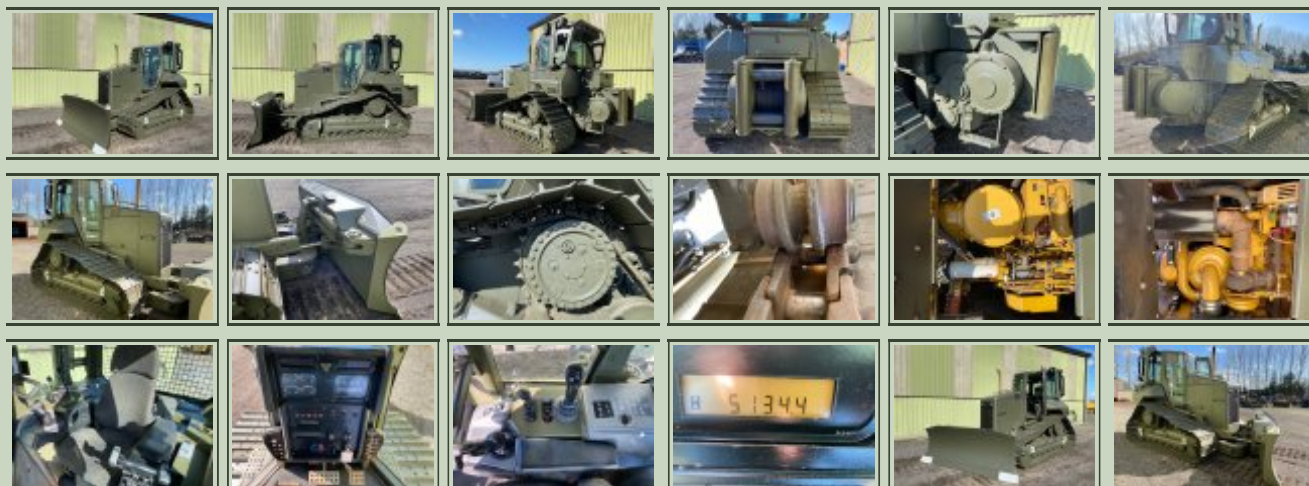

Track pad width 600mm		
	FOPS cab		
	Low Hours		
Videos (if available)			
Category	Bulldozers	Length	5.50M
Manufacturer	Caterpillar	Height	3.00M
Engine	Caterpillar 3126 6 Cylinder Turbocharged 7.25 Litre	Width	3.00M
Gearbox	3 Forward/3 Reverse Gears	GVW	13,564 Kg (approx)
Brakes		Hrs_Kms	5134 Hours
Steering		Date into Service	
Tyres		Year of Manufacture	
Max Load		Qty Available	1
Electrics	24V	Export Requirements ...more	SIEL License Required
REQUEST A QUOTE		or call us on UK +44(0)1302-954007 or whatsapp msg us on +44 (0)7785-736649	

Photo Gallery

All prices qoted are GBP U.K. Pounds Sterling Ex. Works excluding VAT where applicable and shipping / associated costs.

Vehicles advertised are subject to remaining unsold.

All prices quoted are based on **"per individual unit"** purchased, any reductions on advertised price for multiple item orders is subject to negotiation and is conducted at the time of inspection or provision of LOI.

For complete Terms & Conditions See Main Website